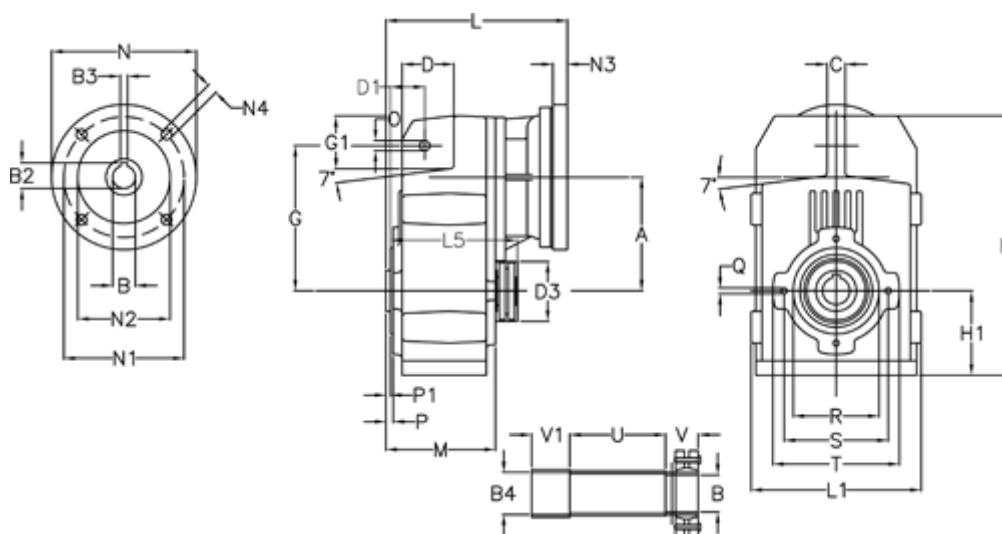

Article number: 29560503715250

Description: Shaft mounted gear
A512S-37,1-P132B5

Measures

| | | | | |
|------------|------------|------------|------------------------------|---------|
| A = 211.30 | D1 = 65.0 | I5 = 222.0 | P1 = 4.5 | V1 = 50 |
| B = 52 | d3 = 120 | M = 163.0 | Q = M12x19 | |
| B1 = 38 | G = 278 | N = 300 | R = 180 | |
| B2 = 41.3 | G1 = 105.5 | N1 = 265 | S = 215 | |
| B3 = 10 | H = 479.0 | N2 = 230 | T = 250 | |
| B4 = 54 | H1 = 144.0 | N4 = 14 | Tightening torque N m = 14.5 | |
| C = 20 | L = 334.0 | O = 22 | U = 91.0 | |
| D = 93.5 | L1 = 273 | P = 8.5 | V = 62 | |